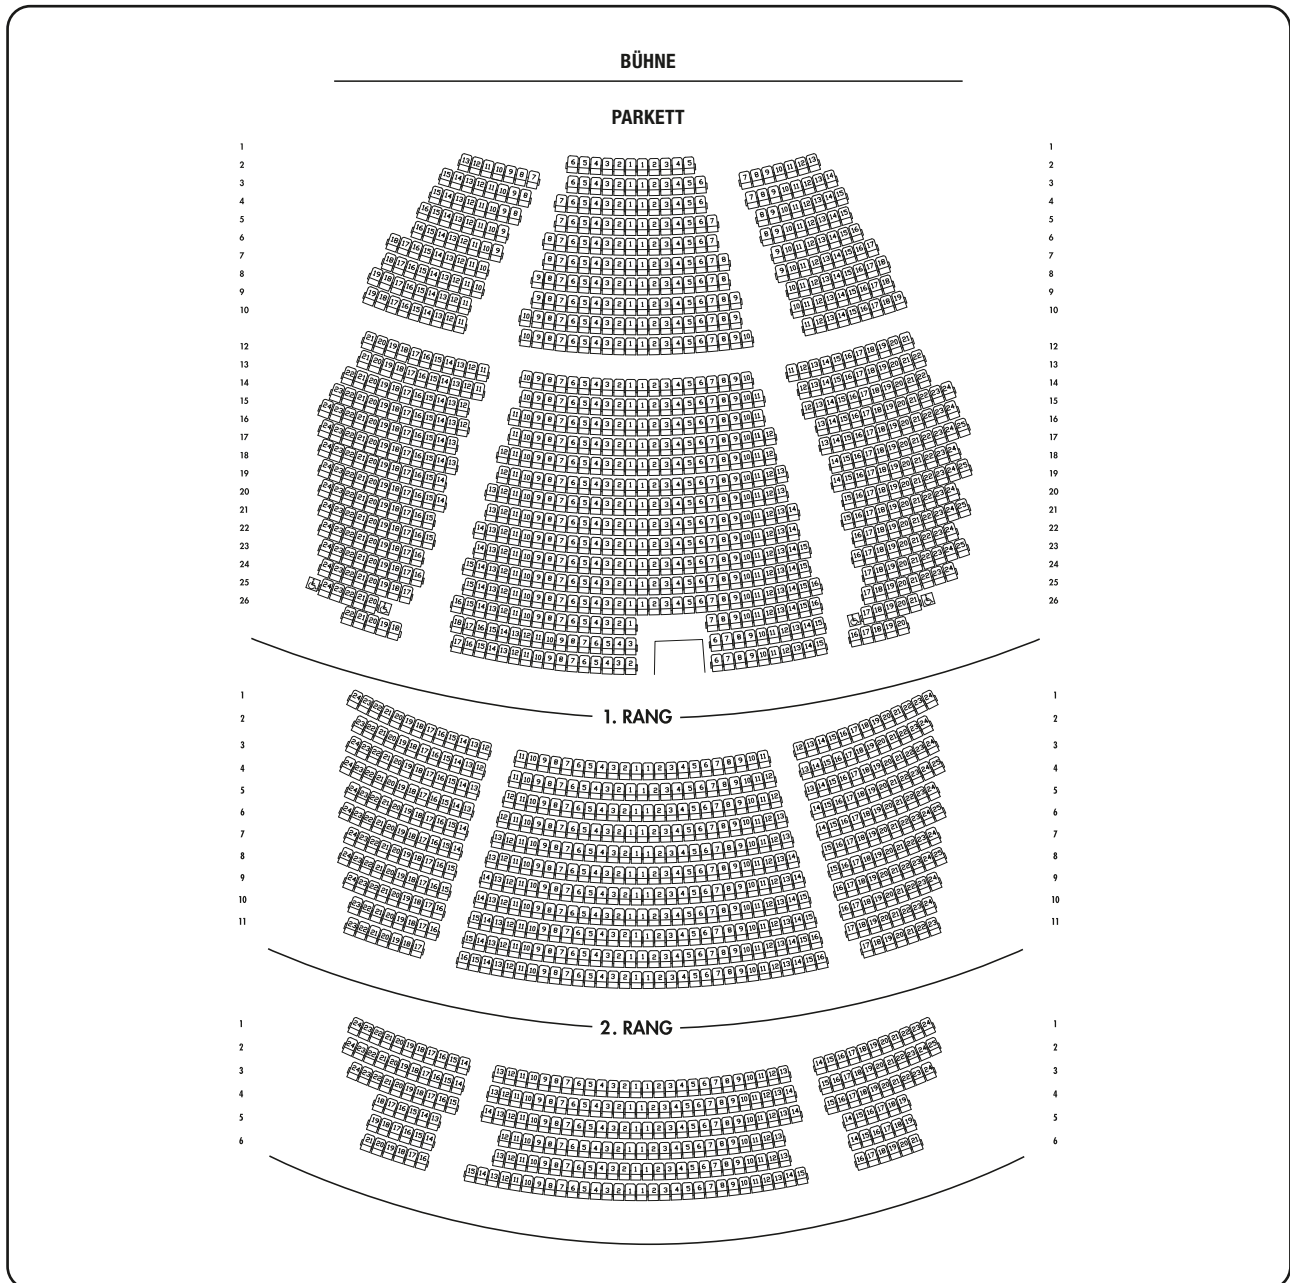

Graphics designed by Dawynters, London

TANZ DER  
**Vampire**  
DAS MUSICAL

**NUR FÜR KURZE ZEIT  
IN STUTTGART**

**SAALPLAN**

eventim<sup>★</sup>

Original Production by  
**vbw** INTERNATIONAL  
a company of wlenholding GMBH